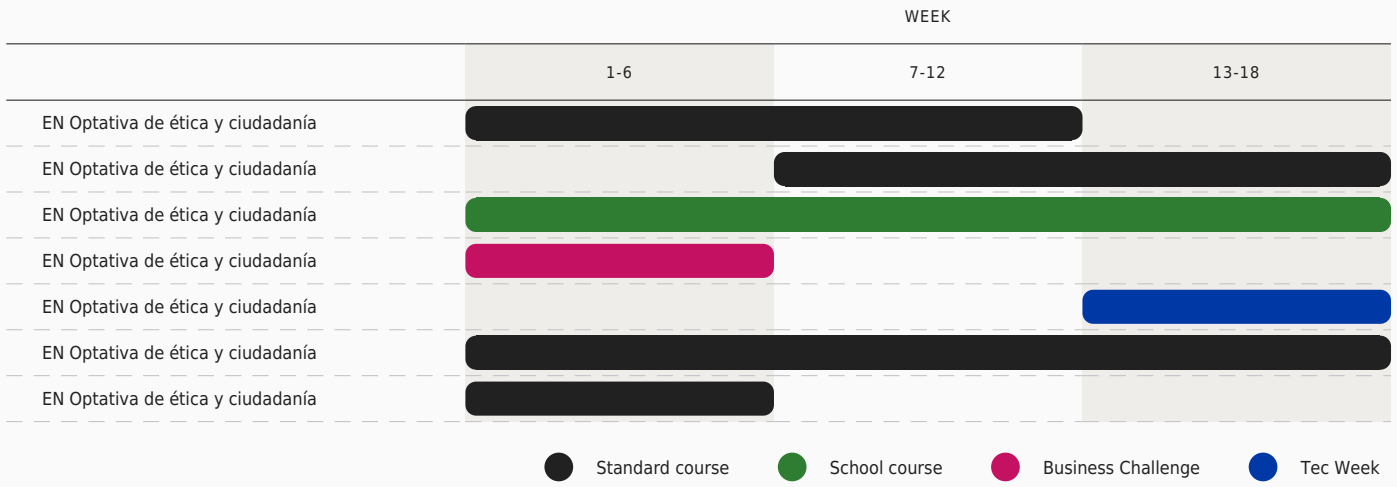

Standard course
 School course
 Business Challenge
 Tec Week

3 Semester