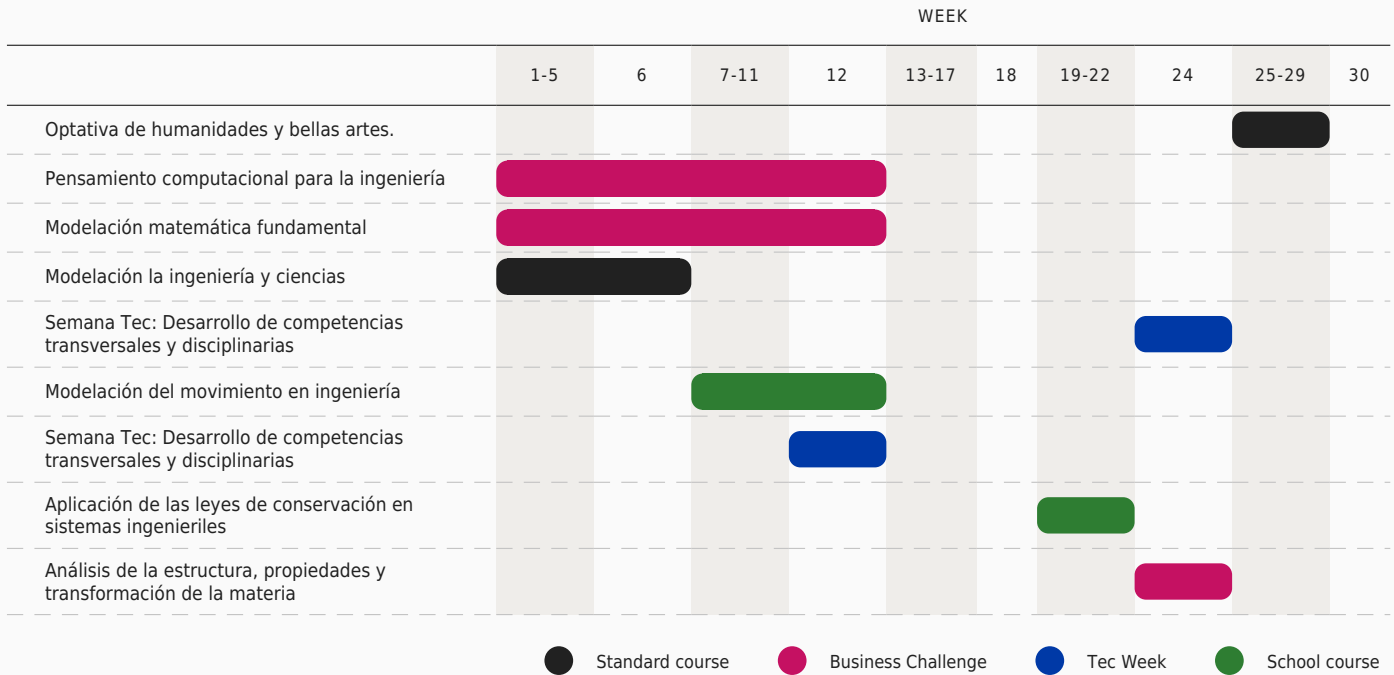

## Licenciatura en Relaciones Internacionales EN

● Standard course   
 ● Business Challenge   
 ● Tec Week   
 ● School course

### 1 Semester

### 2 Semester

● Standard course   
 ● Business Challenge   
 ● Tec Week   
 ● School course

## 3 Semester